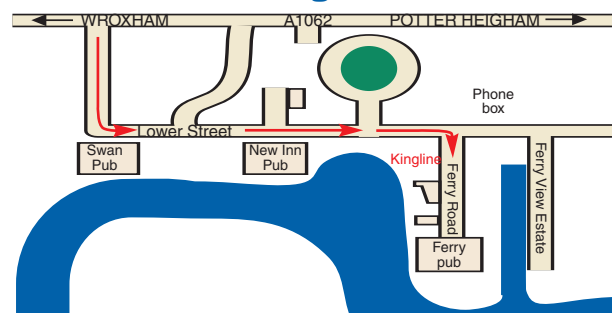

King Line Lodge complex of five Lodges

- Family run for over 37 years
- Main river location
- Free car parking (five cars)
- No Pets allowed
- Comfortable accommodation
- Staff "Welcome All" & "Welcome Host" trained
- Constructed with disabled/elderly holiday maker in mind
- Tourist Board rating 3 star
- Tourist Board Accessible Rated Two
- Fishing from lawn in season
- Bird Watching

Local attractions include a health and leisure centre with swimming pool, gym, sauna and jacuzzi just 2 minutes walk away. The popular Ferry Inn is 3 minutes away and village shops are just 1/2 mile distant. Norwich is 12 miles away, Great Yarmouth 17 miles away and many other local and coastal attractions can be reached by car.

How to find Kingline

Taking the A1062 from Wroxham, turn right into Horning and proceed through the village passing the Swan Inn and the New Inn. Continue to the telephone box and turn right into Ferry Road; Kingline can be found on the right after about 200 metres.