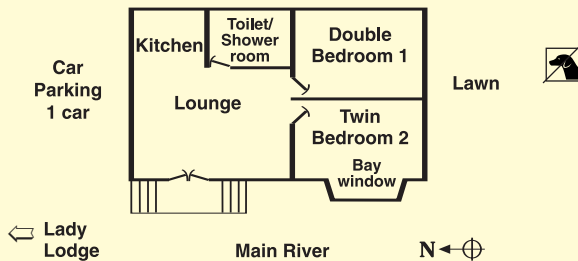

KATE'S LODGE

SLEEPS 4

Kate's Lodge is a cosy individual lodge with a private lawn of its own to one side and with main river frontage.

The lounge/dining area has comfortable chairs, TV, dining table and chairs to suit. A fully fitted kitchen includes full size electric cooker and fridge/freezer, microwave, toaster, iron & ironing board. One double bedroom and one twin bedroom share a toilet/shower room.

Please note:
Kate's Lodge is not wheelchair accessible

LADY LODGE

SLEEPS 4

Lady Lodge is of a superior standard in holiday accommodation. Extra kitchen appliances include a fridge/freezer, slimline dishwasher and washing machine.

English Tourist Board accessibility rating two. Exterior ramp (gradient 1:12) to car parking and 32" wide interior doors benefit assisted wheel chair users. A twin bedroom with large single beds has an en-suite (walk in – no step) shower at floor level with support bars, and toilet. A king-size double bedroom has a large en-suite bathroom with bidet, shower/bath unit and toilet, both with support bars.