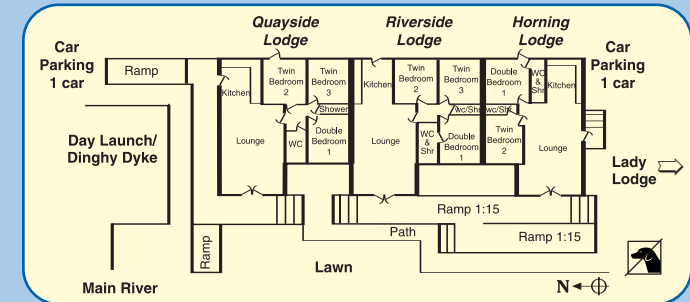

KATE'S LODGE

SLEEPS 4

Kate's Lodge is a cosy individual lodge with a private lawn of its own to one side and with main river frontage.

The lounge/dining area has comfortable chairs, TV, dining table and chairs to suit. A fully fitted kitchen includes full size electric cooker and fridge/freezer, microwave, toaster, iron & ironing board. One double bedroom and one twin bedroom share a toilet/shower room.

Please note:
Kate's Lodge is not wheelchair accessible

LADY LODGE

SLEEPS 4

Lady Lodge is of a superior standard in holiday accommodation. Extra kitchen appliances include a fridge/freezer, slimline dishwasher and washing machine.

English Tourist Board accessibility rating two. Exterior ramp (gradient 1:12) to car parking and 32" wide interior doors benefit assisted wheel chair users. A twin bedroom with large single beds has an en-suite (walk in – no step) shower at floor level with support bars, and toilet. A king-size double bedroom has a large en-suite bathroom with bidet, shower/bath unit and toilet, both with support bars.

Horning Lodge sleeps 4 Riverside Lodge sleeps 6 Quayside Lodge sleeps 6

All share a large lawn and 75ft of river frontage. An exterior ramp (gradient 1:15) and wide interior doors benefit assisted wheel chair users. All three lodges have been awarded an English Tourist Board accessibility rating 1. Quayside Lodge has a separate wheel-in shower room, spacious toilet with room for lateral transfer and an exterior ramp to car parking. Layouts and toilet/ shower rooms vary – please see plan. Car parking for Riverside Lodge in overspill carpark opposite Kate's Lodge 50 mtrs away.