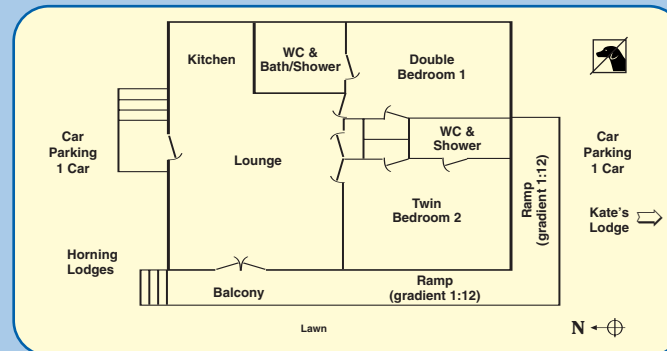

KATE'S LODGE

SLEEPS 4

Kate's Lodge is a cosy individual lodge with a private lawn of its own to one side and with main river frontage.

The lounge/dining area has comfortable chairs, TV, dining table and chairs to suit. A fully fitted kitchen includes full size electric cooker and fridge/freezer, microwave, toaster, iron & ironing board. One double bedroom and one twin bedroom share a toilet/shower room.

Please note:
Kate's Lodge is not wheelchair accessible

LADY LODGE

SLEEPS 4

Lady Lodge is of a superior standard in holiday accommodation. Extra kitchen appliances include a fridge/freezer, slimline dishwasher and washing machine.

English Tourist Board accessibility rating two. Exterior ramp (gradient 1:12) to car parking and 32" wide interior doors benefit assisted wheel chair users. A twin bedroom with large single beds has an en-suite (walk in – no step) shower at floor level with support bars, and toilet. A king-size double bedroom has a large en-suite bathroom with bidet, shower/bath unit and toilet, both with support bars.

Horning Lodge sleeps 4 Riverside Lodge sleeps 6 Quayside Lodge sleeps 6

All share a large lawn and 75ft of river frontage. An exterior ramp (gradient 1:15) and wide interior doors benefit assisted wheel chair users. All three lodges have been awarded an English Tourist Board accessibility rating 1. Quayside Lodge has a separate wheel-in shower room, spacious toilet with room for lateral transfer and an exterior ramp to car parking. Layouts and toilet/ shower rooms vary – please see plan. Car parking for Riverside Lodge in overspill carpark opposite Kate's Lodge 50 mtrs away.